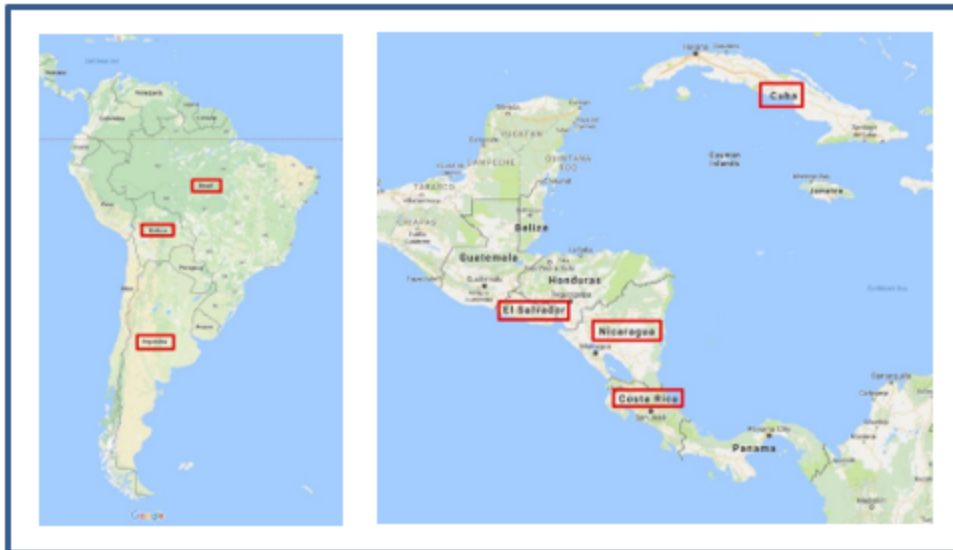

**Location:** Bolivia, Brazil, El Salvador, Cuba, Nicaragua, Argentina and Costa Rica

**Ministry:** Bruno and Kathleen are Team Leaders working with CBM field staff and church partners.

They have recently moved to Guatemala where they will be supporting existing partners in El Salvador, Cuba, the Dominican Republic and Bolivia, and will be more available to support the new partnerships they have started in Dominican Republic, El Salvador and Guatemala.